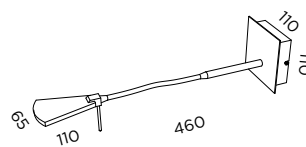

# • N E C •

**A - 6 7**

⊕ ⊖ IP20  
1 X LED 5W 3000K 500lm  
Con interruptor / With switch

**A - 6 8**

⊕ ⊖ IP20  
1 X LED 5W 3000K 500lm  
Con interruptor / With switch

• 4 •

**PS - 6 9**

⊕ ⊖ IP20  
1 X LED 5W 3000K 500lm