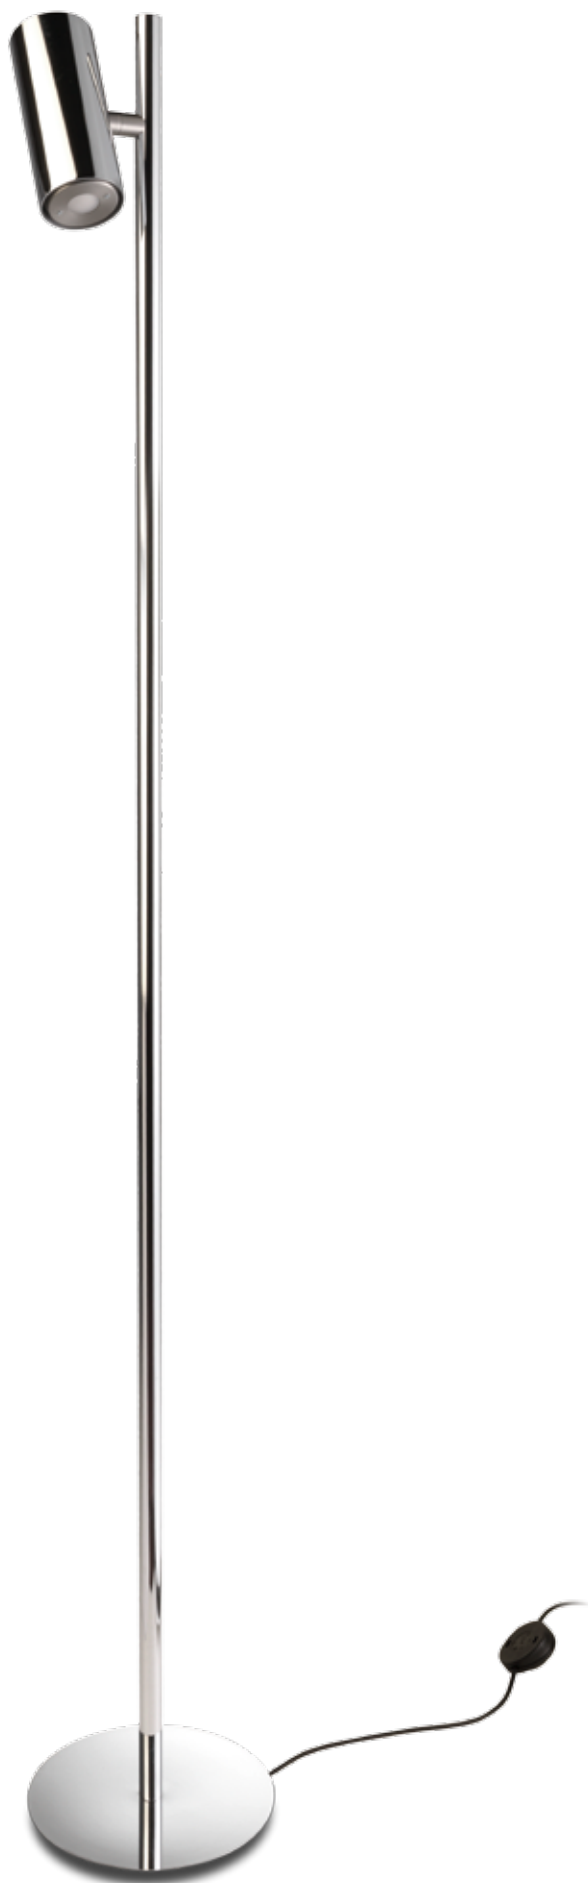

DESIGN: EQUIPO PUJOL

• T U B •