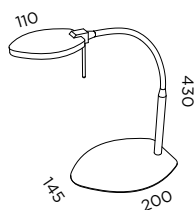

• O V A L •

⊕ ⊖ IP20

1 X LED 5W 3000K 500lm
Con interruptor / With switch

⊕ ⊖ IP20

1 X LED 5W 3000K 500lm
Con interruptor / With switch

• 6 •

⊕ ⊖ IP20

1 X LED 5W 3000K 500lm

A - 7 1 / F P

⊕ ⊖ IP20

1 X LED 5W 3000K 500lm
Fijación pared / Wall fixation

A - 7 1 / F M

⊕ ⊖ IP20

1 X LED 5W 3000K 500lm
Fijación madera / Wood fixation

ACABADOS