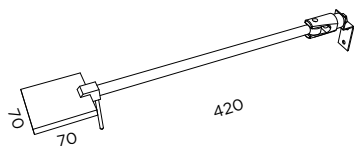

# • D E L •

**A - 7 3**

⊕ ⊖ IP20

1 X LED 5W 3000K 500lm  
Con interruptor / With switch

**A - 7 4 / F P**

⊕ ⊖ IP20

1 X LED 5W 3000K 500lm  
Fijación pared / Wall fixation

**A - 7 4**