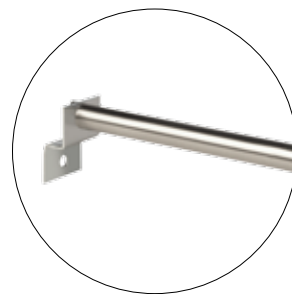

**P S - 7 2**

⊕ ⊖ IP20

1 X LED 5W 3000K 500lm

**A - 7 1 / F P**

⊕ ⊖ IP20

1 X LED 5W 3000K 500lm  
Fijación pared / Wall fixation

**A - 7 1 / F M**

⊕ ⊖ IP20