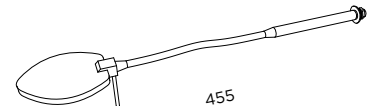

⊕ ⊖ IP20

1 X LED 5W 3000K 500lm
Fijación pared / Wall fixation

A - 7 1 / F M

⊕ ⊖ IP20

1 X LED 5W 3000K 500lm
Fijación madera / Wood fixation