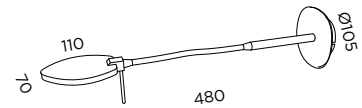

# • O V A L •

**A - 7 0**

⊕ ⊖ IP20

1 X LED 5W 3000K 500lm  
Con interruptor / With switch

**A - 7 1**

⊕ ⊖ IP20

1 X LED 5W 3000K 500lm  
Con interruptor / With switch

• 6 •