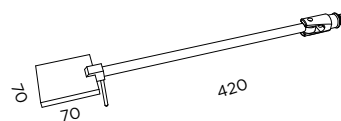

⊕ ⊖ IP20

1 X LED 5W 3000K 500lm  
Con interruptor / With switch

**A - 7 4 / F M**

⊕ ⊖ IP20

1 X LED 5W 3000K 500lm  
Fijación madera / Wood fixation

ACABADOS

- C
- NM