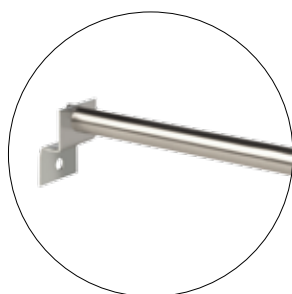

⊕ ⊖ IP20

1 X LED 5W 3000K 500lm
Con interruptor / With switch

A - 7 4 / F P