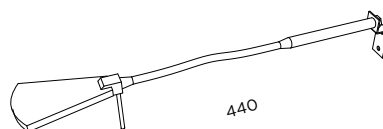

⊕ ⊖ IP20
1 X LED 5W 3000K 500lm
Fijación pared / Wall fixation

A - 6 8 / FM