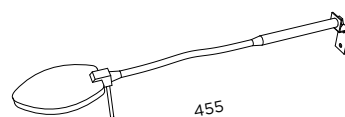

⊕ ⊖ IP20

1 X LED 5W 3000K 500lm
Fijación pared / Wall fixation

A - 7 1 / F M

⊕ ⊖ IP20

1 X LED 5W 3000K 500lm
Fijación madera / Wood fixation