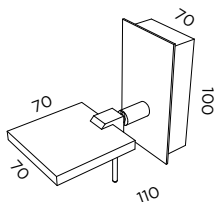

⊕ ⊖ IP20

1 X LED 5W 3000K 500lm
Con interruptor / With switch

A - 7 4 / F P