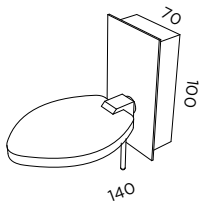

⊕ ⊖ IP20

1 X LED 5W 3000K 500lm
Con interruptor / With switch

A - 7 1