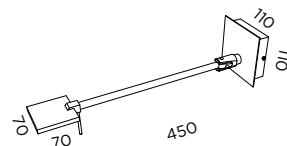

⊕ ⊖ IP20

1 X LED 5W 3000K 500lm
Con interruptor / With switch

A - 7 4 / F M